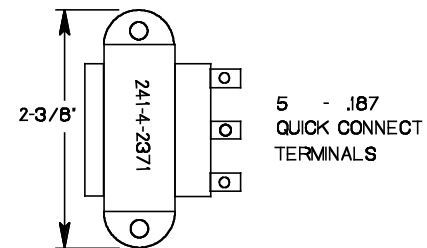

PH-1000 DIMENSIONS

POWER SUPPLY
TRANSFORMER

TOP VIEW

MOUNTING 2 NO. 10 SCREWS

2 INCHES ON CENTER