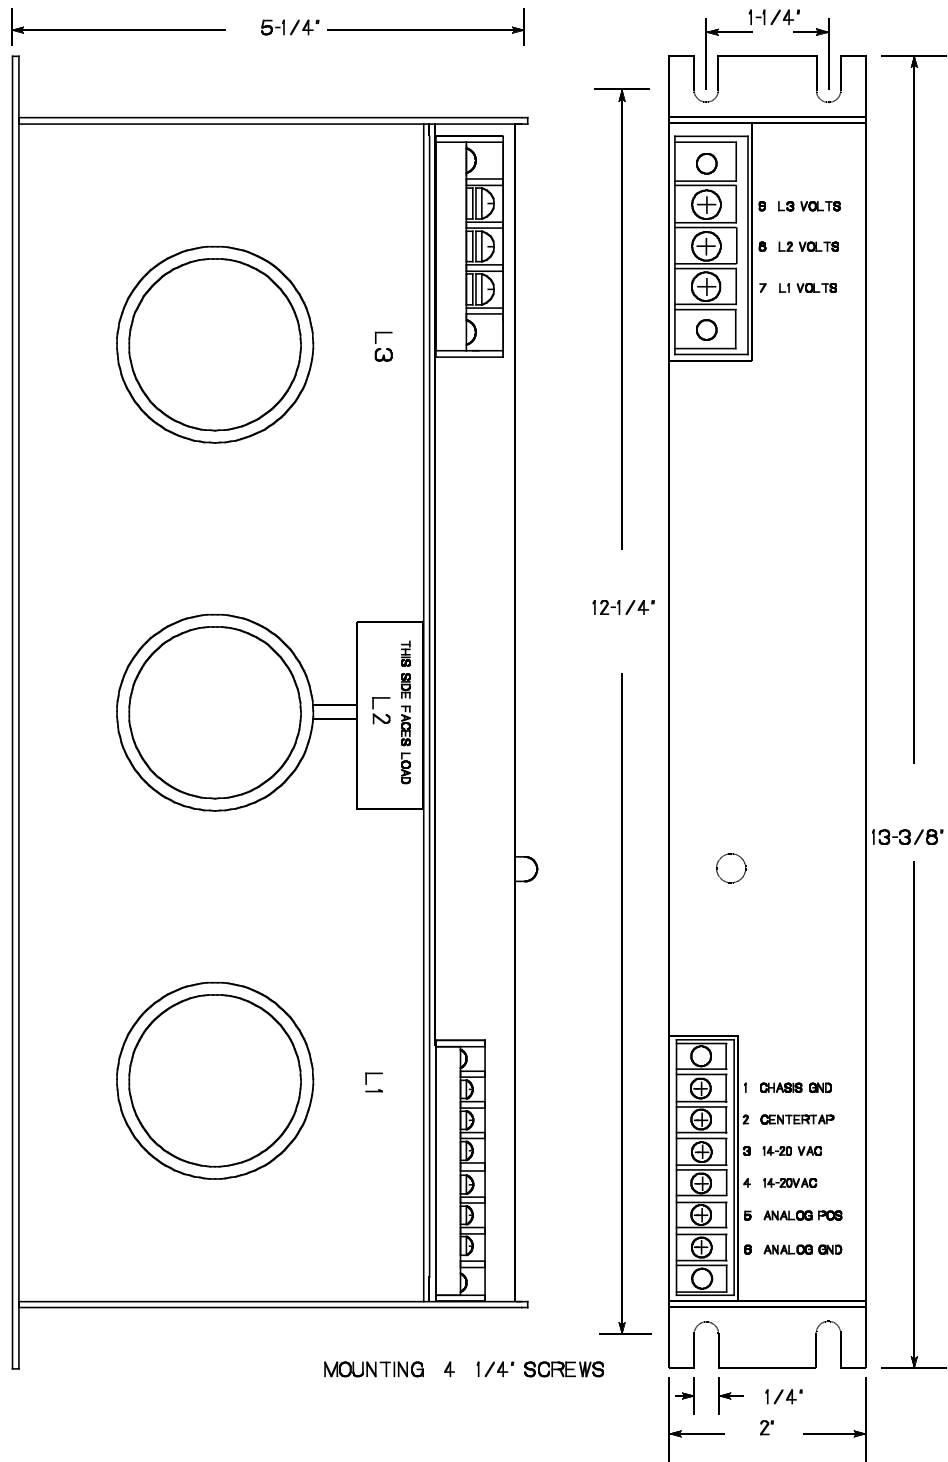

PH-1000 DIMENSIONS

POWER SUPPLY
TRANSFORMER

TOP VIEW

MOUNTING 2 NO. 10 SCREWS

2 INCHES ON CENTER